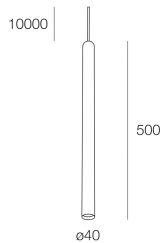

COLLINS SP

111817.24

novalux
ITALIAN LIGHTING DESIGN SINCE 1948

Features

Use: Indoor
Type of installation: SUSPENDED
Emission: DIRECT
Optics: SPOT
Colour: DARK GREY
H: 500mm
ø: 40mm
Made in: EU
Warranty: 5 years

Tech data

IP: 20
Insulation class: I
Supply voltage: 220-230V 50/60 Hz

Source

Socket: GU10 mini Ø35mm (lamp not included)
Source power: MAX 10W LED

[COLLINS SP: View more product info](#)

Novalux S.r.l. via Marzabotto, 2 40050 Funo di Argelato (BO) Italy
Tel: +39 051 860558 · Fax +39 051 6647859 · Mail: info@novalux.it · VAT number 00536541204 · novalux.com
Company subject to the management and coordination by SLV GmbH