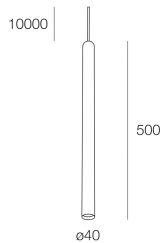

COLLINS SP

111817.16

novalux
ITALIAN LIGHTING DESIGN SINCE 1948

Features

Use: Indoor
Type of installation: SUSPENDED
Emission: DIRECT
Optics: SPOT
Colour: SATIN BRASS
H: 500mm
ø: 40mm
Made in: EU
Warranty: 5 years

Tech data

IP: 20
Insulation class: I
Supply voltage: 220-230V 50/60 Hz

Source

Socket: GU10 mini Ø35mm (lamp not included)
Source power: MAX 10W LED

[COLLINS SP: View more product info](#)

Novalux S.r.l. via Marzabotto, 2 40050 Funo di Argelato (BO) Italy
Tel: +39 051 860558 · Fax +39 051 6647859 · Mail: info@novalux.it · VAT number 00536541204 · novalux.com
Company subject to the management and coordination by SLV GmbH