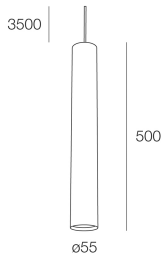

COLLINS SP

111815.02

novalux
ITALIAN LIGHTING DESIGN SINCE 1948

Features

Use: Indoor
Type of installation: SUSPENDED
Emission: DIRECT
Optics: SPOT
Colour: BLACK
H: 500mm
ø: 55mm
Made in: EU
Warranty: 5 years

Tech data

IP: 20
Insulation class: I
Supply voltage: 220-230V 50/60 Hz
SELV: No

Source

Socket: GU10 (lamp not included)
Source power: MAX 10W LED

[COLLINS SP: View more product info](#)

Novalux S.r.l. via Marzabotto, 2 40050 Funo di Argelato (BO) Italy
Tel: +39 051 860558 · Fax +39 051 6647859 · Mail: info@novalux.it · VAT number 00536541204 · novalux.com
Company subject to the management and coordination by SLV GmbH