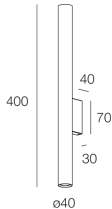

Features

Use: Indoor
Type of installation: WALL
Emission: DIRECT/INDIRECT
Optics: SPOT
Colour: SATIN BRASS
H: 400mm
ø: 40mm
Made in: EU
Warranty: 5 years

Tech data

Insulation class: I
Supply voltage: 220-230V 50/60 Hz

Source

Socket: GU10 mini Ø35mm (lamp not included)
Source power: MAX 2x 10W LED

[View more product info](#)

SCREENS

DIFFUSORE D.40 OPALE X SPOT OS

112902.99