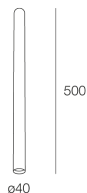

## Features

Use: Indoor  
Type of installation: CEILING MOUNTED  
Emission: DIRECT  
Optics: SPOT  
Colour: DARK GREY  
H: 500mm  
ø: 40mm  
Made in: EU  
Warranty: 5 years

## Source

Socket: GU10 mini Ø35mm (lamp not included)  
Source power: MAX 10W LED

[View more product info](#)