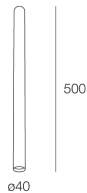

Features

Use: Indoor
Type of installation: CEILING MOUNTED
Emission: DIRECT
Optics: SPOT
Colour: WHITE
H: 500mm
ø: 40mm
Made in: EU
Warranty: 5 years

Tech data

Insulation class: I
Supply voltage: 220-230V 50/60 Hz

Source

Socket: GU10 mini Ø35mm (lamp not included)
Source power: MAX 10W LED

[View more product info](#)

SCREENS

DIFFUSORE D.40 OPALE X SPOT BI/NE/LG/DG

112901.99