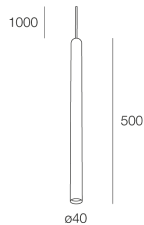

COLLINS SP

111802.23

novalux
ITALIAN LIGHTING DESIGN SINCE 1948

Features

Use: Indoor
Type of installation: SUSPENDED
Emission: DIRECT
Optics: SPOT
Colour: LIGHT GREY
H: 500mm
ø: 40mm
Made in: EU
Warranty: 5 years

Tech data

Insulation class: I
Supply voltage: 220-230V 50/60 Hz

Source

Socket: GU10 mini Ø35mm (lamp not included)
Source power: MAX 10W LED

[View more product info](#)

Novalux S.r.l. via Marzabotto, 2 40050 Funo di Argelato (BO) Italy
Tel: +39 051 860558 · Fax +39 051 6647859 · Mail: info@novalux.it · VAT number 00536541204 · novalux.com
Company subject to the management and coordination by SLV GmbH