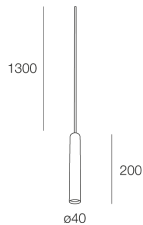

COLLINS SP

111801.01

novalux
ITALIAN LIGHTING DESIGN SINCE 1948

Features

Use: Indoor
Type of installation: SUSPENDED
Emission: DIRECT
Optics: SPOT
Colour: WHITE
H: 200mm
ø: 40mm
Made in: EU
Warranty: 5 years

Tech data

Insulation class: I
Supply voltage: 220-230V 50/60 Hz

Source

Socket: GU10 mini Ø35mm (lamp not included)
Source power: MAX 10W LED

[View more product info](#)

Novalux S.r.l. via Marzabotto, 2 40050 Funo di Argelato (BO) Italy
Tel: +39 051 860558 · Fax +39 051 6647859 · Mail: info@novalux.it · VAT number 00536541204 · novalux.com
Company subject to the management and coordination by SLV GmbH

novalux
ITALIAN LIGHTING DESIGN SINCE 1948

ROSONE LINEARE 3 X L=620 LIGHT GREY

112907.23

ROSONE LINEARE 3 X L=620 DARK GREY

112907.24

ROSONE CIRCOLARE 3 X D. 200 BIANCO

112908.01

ROSONE CIRCOLARE 3 X D. 200 NERO