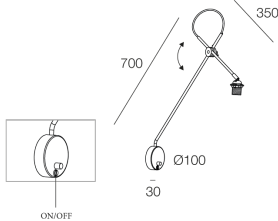

Novalux S.r.l. via Marzabotto, 2 40050 Funo di Argelato (BO) Italy
Tel: +39 051 860558 · Fax +39 051 6647859 · Mail: info@novalux.it · VAT number 00536541204 · novalux.com
Company subject to the management and coordination by SLV GmbH

This technical data sheet is owned by Novalux S.r.l., all rights reserved. Novalux S.r.l. reserves the right to make changes without prior notice.
Last update: 8/4/2025, 11:34:37