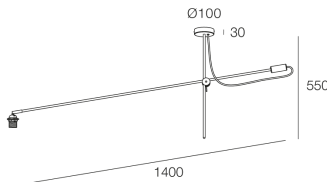

## Features

Use: Indoor  
Type of installation: CEILING MOUNTED  
Colour: BLACK  
L: 1400mm  
H: 550mm  
Made in: EU  
Warranty: 5 years

## Source

Socket: E27 (lamp not included)  
Source power: MAX 25W LED

[View more product info](#)