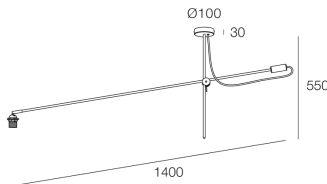

MISS PL

111601.01

novalux
ITALIAN LIGHTING DESIGN SINCE 1948

Features

Use: Indoor
Type of installation: CEILING MOUNTED
Colour: WHITE
L: 1400mm
H: 550mm
Made in: EU
Warranty: 5 years

Tech data

Insulation class: I
Supply voltage: 220-230V 50/60 Hz

Source

Socket: E27 (lamp not included)
Source power: MAX 25W LED

[MISS PL : View more product info](#)

Novalux S.r.l. via Marzabotto, 2 40050 Funo di Argelato (BO) Italy
Tel: +39 051 860558 · Fax +39 051 6647859 · Mail: info@novalux.it · VAT number 00536541204 · novalux.com
Company subject to the management and coordination by SLV GmbH

This technical data sheet is owned by Novalux S.r.l., all rights reserved. Novalux S.r.l. reserves the right to make changes without prior notice.
Last update: 4/7/2025, 16:31:39