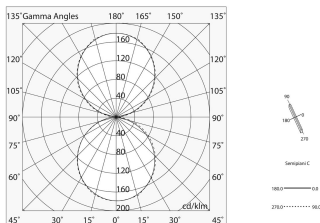

Features

Use: Indoor
Type of installation: WALL
Emission: DIRECT/INDIRECT
Optics: OPAL
Colour: BLACK
Dimming: PUSH, DALI
Emergency: NO
L: 625x625mm
A: 37mm
H: 106mm
Made in: ITALY
Warranty: 5 years

Tech data

Luminaire input power: 50W
Luminaire luminous flux: 3020lm
IP: 40
Insulation class: I
No. of driver per product: 1
Supply voltage: 220-240V 50/60Hz
SELV: Si

Source

Light source: LED
Source power: 2x23W
Source luminous flux: 7608lm
Colour temperature: 4000K
CRI: >90
Colour tolerance: 3 Step MacAdam
LED lifespan: 50000h L80 B20

Compliance

CEI EN 60598-1:2021 + A11:2023, CEI EN 60598-2-1:2022

Standards

Photobiological risk: RISK GROUP 0 Certified fixture in EXEMPT GROUP, in accordance with CEI EN 62471:2010-01, IEC TR 62778:2014.

CAM edilizia: The product complies with the requirements for public buildings, ministerial decree of 23rd June 2022 n.256.

[View more product info](#)