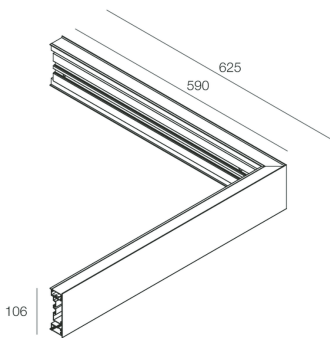

Features

Use: Indoor
Type of installation: WALL
Emission: DIRECT/INDIRECT
Optics: OPAL
Colour: BLACK
Dimming: PUSH, DALI
Emergency: NO
L: 625x625mm
A: 37mm
H: 106mm
Made in: ITALY
Warranty: 5 years

Tech data

Luminaire input power: 50W
Luminaire luminous flux: 3020lm
IP: 40
Insulation class: I
No. of driver per product: 1
Supply voltage: 220-240V 50/60Hz
SELV: Si

Source

Light source: LED
Source power: 2x23W
Source luminous flux: 7608lm
Colour temperature: 4000K
CRI: >90
Colour tolerance: 3 Step MacAdam
LED lifespan: 50000h L80 B20

Compliance

CEI EN 60598-1:2021 + A11:2023, CEI EN 60598-2-1:2022

Standards

Photobiological risk: RISK GROUP 0 Certified fixture in EXEMPT GROUP, in accordance with CEI EN 62471:2010-01, IEC TR 62778:2014.

CAM edilizia: The product complies with the requirements for public buildings, ministerial decree of 23rd June 2022 n.256.

[View more product info](#)