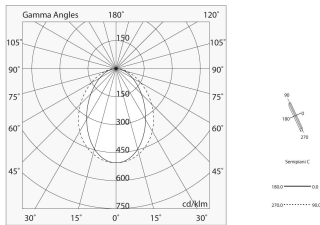

Features

Use: Indoor
Dimming: WITH ACCESSORY
Emergency: NO
Made in: ITALY
Warranty: 5 years
Weight: 0.03kg

Tech data

Luminaire luminouse flux: 915lm
Insulation class: III
Supply voltage: 48 Vdc

Source

Light source: LED
Source power: 6.6W
Colour temperature: 3000K
CRI: >90
LED lifespan: 50000h L80 B20

Compliance

CEI EN 60598-1:2021 + A11:2023, CEI EN 60598-2-1:2022

Standards

CAM edilizia: The product complies with the requirements for public buildings, ministerial decree of 23rd June 2022 n.256.

[View more product info](#)