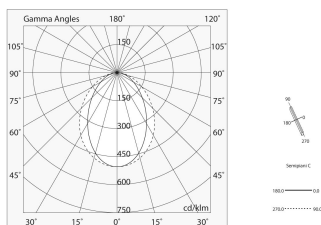

Features

Use: Indoor
Dimming: WITH ACCESSORY
Emergency: NO
Made in: ITALY
Warranty: 5 years
Weight: 0.03kg

Tech data

Luminaire luminous flux: 861lm
Insulation class: III
Supply voltage: 48 Vdc

Source

Light source: LED
Source power: 6.6W
Colour temperature: 2700K
CRI: >90
LED lifespan: 50000h L80 B20

Compliance

CEI EN 60598-1:2021 + A11:2023, CEI EN 60598-2-1:2022

Standards

CAM edilizia: The product complies with the requirements for public buildings, ministerial decree of 23rd June 2022 n.256.

[View more product info](#)