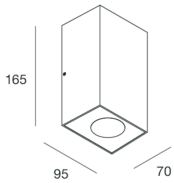

Compliance

CEI EN 60598-1:2021 + A11:2023, CEI EN 60598-2-1:2022

[View more product info](#)

Novalux S.r.l. via Marzabotto, 2 40050 Funo di Argelato (BO) Italy
Tel: +39 051 860558 · Fax +39 051 6647859 · Mail: info@novalux.it · VAT number 00536541204 · novalux.com
Company subject to the management and coordination by SLV GmbH

This technical data sheet is owned by Novalux S.r.l., all rights reserved. Novalux S.r.l. reserves the right to make changes without prior notice.
Last update: 14/11/2024, 18:27:35