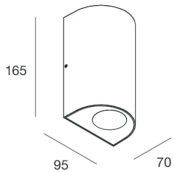

Compliance

CEI EN 60598-1:2021 + A11:2023, CEI EN 60598-2-1:2022

[View more product info](#)

Novalux S.r.l. via Marzabotto, 2 40050 Funo di Argelato (BO) Italy
Tel: +39 051 860558 · Fax +39 051 6647859 · Mail: info@novalux.it · VAT number 00536541204 · novalux.com
Company subject to the management and coordination by SLV GmbH

This technical data sheet is owned by Novalux S.r.l., all rights reserved. Novalux S.r.l. reserves the right to make changes without prior notice.
Last update: 14/11/2024, 18:27:35