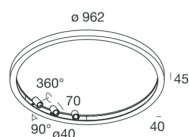

HALOS SPOT

109709.20

novalux
ITALIAN LIGHTING DESIGN SINCE 1948

Features

Use: Indoor
Type of installation: SUSPENDED, CEILING MOUNTED
Emission: INTERNAL
Optics: OPALE/SPOT
Beam: 20°
Colour: CAFFE
Dimming: WITH ACCESSORY
Emergency: NO
L: Ø 962mm
A: 40mm
H: 45mm
Made in: ITALY
Warranty: 5 years
Weight: 6.8kg