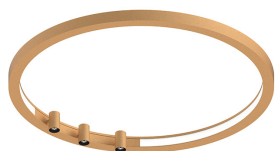

HALOS SPOT

109707.22

novalux
ITALIAN LIGHTING DESIGN SINCE 1948

Features

Use: Indoor
Type of installation: SUSPENDED, CEILING MOUNTED
Emission: INTERNAL
Optics: OPALE/SPOT
Beam: 20°
Colour: GOLD
Dimming: WITH ACCESSORY
Emergency: NO
L: Ø 962mm
A: 40mm
H: 45mm
Made in: ITALY
Warranty: 5 years
Weight: 6.8kg