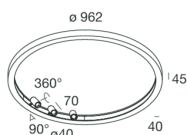

HALOS SPOT

109707.22

novalux
ITALIAN LIGHTING DESIGN SINCE 1948

Features

Use: Indoor
Type of installation: SUSPENDED, CEILING MOUNTED
Emission: INTERNAL
Optics: OPALE/SPOT
Beam: 20°
Colour: GOLD
Dimming: WITH ACCESSORY
Emergency: NO
L: Ø 962mm
A: 40mm
H: 45mm
Made in: ITALY
Warranty: 5 years
Weight: 6.8kg