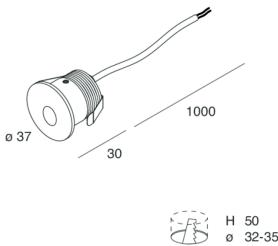

Standards

Photobiological risk: RISK GROUP 0 Certified fixture in EXEMPT GROUP, in accordance with CEI EN 62471:2010-01, IEC TR 62778:2014.

[View more product info](#)