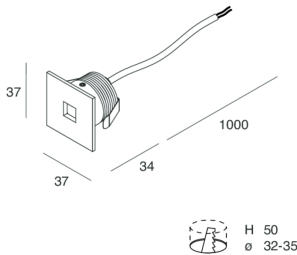

Standards

Photobiological risk: RISK GROUP 0 Certified fixture in EXEMPT GROUP, in accordance with CEI EN 62471:2010-01, IEC TR 62778:2014.

[View more product info](#)