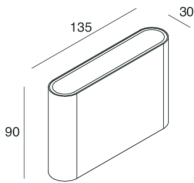

Standards

Photobiological risk: RISK GROUP 0 Certified fixture in EXEMPT GROUP, in accordance with CEI EN 62471:2010-01, IEC TR 62778:2014.