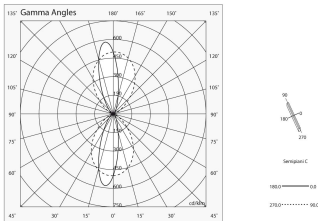

Standards

Photobiological risk: RISK GROUP 0 Certified fixture in EXEMPT GROUP, in accordance with CEI EN 62471:2010-01, IEC TR 62778:2014.