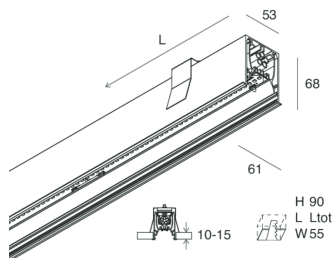

## Features

Use: Indoor  
Type of installation: RECESSED INTO PLASTERBOARD  
Emission: DIRECT  
Optics: MICROPRISMATIZED  
Colour: WHITE  
Dimming: PUSH, DALI  
Emergency: Autonomy 1h/Recharge time 12h  
L: 1680mm  
A: 61mm  
H: 68mm  
Made in: ITALY  
Warranty: 5 years except battery