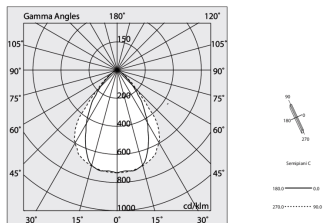

HERO C

108869.01 + 108912.99

HERO C: EM 36W 4K 1680 DALI BIA + HERO: DIFF.MICROPRISM. PER 1680

novalux
ITALIAN LIGHTING DESIGN SINCE 1948

Features

Use: Indoor
Type of installation: RECESSED INTO PLASTERBOARD
Emission: DIRECT
Optics: MICROPRISMATIZED
Colour: WHITE
Dimming: PUSH, DALI
Emergency: Autonomy 1h/Recharge time 12h
L: 1680mm
A: 61mm
H: 68mm
Made in: ITALY
Warranty: 5 years except battery

Tech data

Luminaire input power: 40.5W
Luminaire luminous flux: 3532lm
Luminous flux in emergency: 10%
IP: 40
Insulation class: I
No. of driver per product: 1
Supply voltage: 220-240V 50/60Hz
UGR: <19
SELV: Si

Source

Light source: LED
Source power: 36W
Colour temperature: 4000K
CRI: >90
Colour tolerance: 3 Step MacAdam
LED lifespan: 50000h L90 B10

Compliance

CEI EN 60598-1:2021 + A11:2023, CEI EN 60598-2-1:2022, CEI EN 60598-2-2:2012, CEI EN 60598-2-22:2023

Standards

Photobiological risk: RISK GROUP 0 Certified fixture in EXEMPT GROUP, in accordance with CEI EN 62471:2010-01, IEC TR 62778:2014.
CAM edilizia: The product complies with the requirements for public buildings, ministerial decree of 23rd June 2022 n.256.

Average luminance

Average luminance limits for DSE workstation 65°(in accordance to EN 12464-1:2012).

[HERO C: View more product info](#)

Novalux S.r.l. via Marzabotto, 2 40050 Funo di Argelato (BO) Italy
Tel: +39 051 860558 · Fax +39 051 6647859 · Mail: info@novalux.it · VAT number 00536541204 · novalux.com
Company subject to the management and coordination by SLV GmbH

This technical data sheet is owned by Novalux S.r.l., all rights reserved. Novalux S.r.l. reserves the right to make changes without prior notice.
Last update: 6/8/2025, 13:10:02