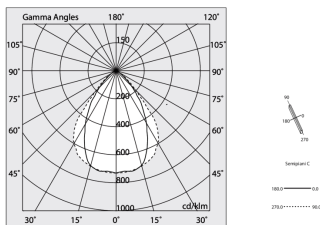

Average luminance

Average luminance limits for DSE workstation 65°(in accordance to EN 12464-1:2012).

Novalux S.r.l. via Marzabotto, 2 40050 Funo di Argelato (BO) Italy
Tel: +39 051 860558 · Fax +39 051 6647859 · Mail: info@novalux.it · VAT number 00536541204 · novalux.com
Company subject to the management and coordination by SLV GmbH

This technical data sheet is owned by Novalux S.r.l., all rights reserved. Novalux S.r.l. reserves the right to make changes without prior notice.
Last update: 6/8/2025, 13:10:02