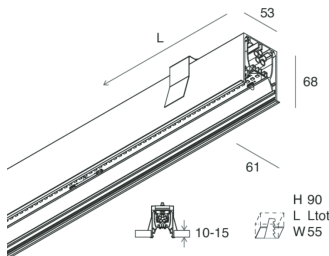

## Features

Use: Indoor  
Type of installation: RECESSED INTO PLASTERBOARD  
Emission: DIRECT  
Optics: OPAL FULL LIGHT  
Colour: WHITE  
Dimming: PUSH, DALI  
Emergency: NO  
L: 1680mm  
A: 61mm  
H: 68mm  
Made in: ITALY  
Warranty: 5 years  
Weight: 4.2kg

## Features

Optics: OPAL FULL LIGHT

L: 1680mm

A: 52.5mm

H: 15mm

Made in: ITALY

Warranty: 5 years

Weight: 0.13kg