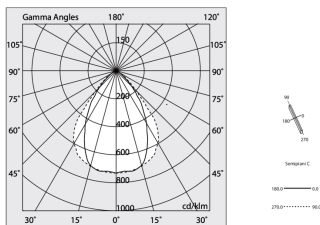

HERO C

108834.02 + 108910.99

HERO C: 24W 4K 1120 DALI NE + HERO: DIFF.MICROPRISM. PER 1120

novalux
ITALIAN LIGHTING DESIGN SINCE 1948

Features

Use: Indoor
Type of installation: RECESSED INTO PLASTERBOARD
Emission: DIRECT
Optics: MICROPRISMATIZED
Colour: BLACK
Dimming: PUSH, DALI
Emergency: NO
L: 1120mm
A: 61mm
H: 68mm
Made in: ITALY
Warranty: 5 years
Weight: 2.8kg

Tech data

Luminaire input power: 28.5W
Luminaire luminous flux: 2355lm
IP: 40
Insulation class: I
No. of driver per product: 1
Supply voltage: 220-240V 50/60Hz
UGR: <19
SELV: Si

Source

Light source: LED
Source power: 24W
Colour temperature: 4000K
CRI: >90
Colour tolerance: 3 Step MacAdam
LED lifespan: 50000h L90 B10

Compliance

CEI EN 60598-1:2021 + A11:2023, CEI EN 60598-2-1:2022, CEI EN 60598-2-2:2012

Standards

Photobiological risk: RISK GROUP 0 Certified fixture in EXEMPT GROUP, in accordance with CEI EN 62471:2010-01, IEC TR 62778:2014.
CAM edilizia: The product complies with the requirements for public buildings, ministerial decree of 23rd June 2022 n.256.

Average luminance

Average luminance limits for DSE workstation 65°(in accordance to EN 12464-1:2012).

[HERO C: View more product info](#)

Novalux S.r.l. via Marzabotto, 2 40050 Funo di Argelato (BO) Italy
Tel: +39 051 860558 · Fax +39 051 6647859 · Mail: info@novalux.it · VAT number 00536541204 · novalux.com
Company subject to the management and coordination by SLV GmbH

This technical data sheet is owned by Novalux S.r.l., all rights reserved. Novalux S.r.l. reserves the right to make changes without prior notice.
Last update: 6/8/2025, 13:46:27