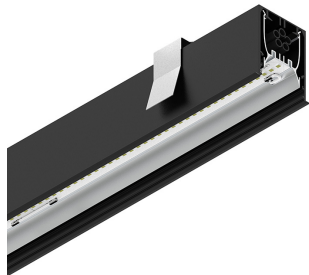

HERO C

108834.02 + 108910.99

HERO C: 24W 4K 1120 DALI NE + HERO: DIFF.MICROPRISM. PER 1120

novalux
ITALIAN LIGHTING DESIGN SINCE 1948

Features

Use: Indoor
Type of installation: RECESSED INTO PLASTERBOARD
Emission: DIRECT
Optics: MICROPRISMATIZED
Colour: BLACK
Dimming: PUSH, DALI
Emergency: NO
L: 1120mm
A: 61mm
H: 68mm
Made in: ITALY
Warranty: 5 years
Weight: 2.8kg

Tech data

Luminaire input power: 28.5W
Luminaire luminous flux: 2355lm
IP: 40
Insulation class: I
No. of driver per product: 1
Supply voltage: 220-240V 50/60Hz
UGR: <19
SELV: Si

Source

Light source: LED
Source power: 24W
Colour temperature: 4000K
CRI: >90
Colour tolerance: 3 Step MacAdam
LED lifespan: 50000h L90 B10

HERO C: 24W 4K 1120 DALI NE + HERO: DIFF.MICROPRISM. PER 1120

novalux
ITALIAN LIGHTING DESIGN SINCE 1948

Features

Use: Indoor
Optics: MICROPRISMATIZED
L: 1120mm
A: 48mm
H: 6mm
Made in: ITALY
Warranty: 5 years
Weight: 0.13kg