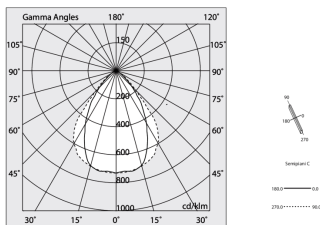

Average luminance

Average luminance limits for DSE workstation 65°(in accordance to EN 12464-1:2012).

Novalux S.r.l. via Marzabotto, 2 40050 Funo di Argelato (BO) Italy
Tel: +39 051 860558 · Fax +39 051 6647859 · Mail: info@novalux.it · VAT number 00536541204 · novalux.com
Company subject to the management and coordination by SLV GmbH

This technical data sheet is owned by Novalux S.r.l., all rights reserved. Novalux S.r.l. reserves the right to make changes without prior notice.
Last update: 6/8/2025, 13:46:27