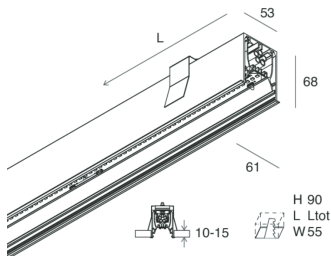

HERO C

108833.01 + 108925.99

HERO C: 36W 3K 1680 DALI BIA + HERO: DIFF. OPALE TL PER 1680

novalux
ITALIAN LIGHTING DESIGN SINCE 1948

Features

Use: Indoor
Type of installation: RECESSED INTO PLASTERBOARD
Emission: DIRECT
Optics: OPAL FULL LIGHT
Colour: WHITE
Dimming: PUSH, DALI
Emergency: NO
L: 1680mm
A: 61mm
H: 68mm
Made in: ITALY
Warranty: 5 years
Weight: 4.2kg