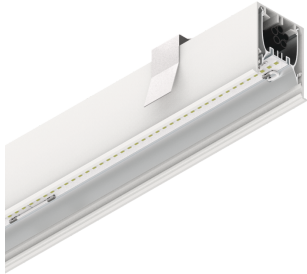

HERO C

108830.01 + 108903.99

HERO C: 36W 2.7K 1680 DALI BIA + HERO: DIFF. OPALE PER 1680

novalux
ITALIAN LIGHTING DESIGN SINCE 1948

Features

Use: Indoor
Type of installation: RECESSED INTO PLASTERBOARD
Emission: DIRECT
Optics: OPAL
Colour: WHITE
Dimming: PUSH, DALI
Emergency: NO
L: 1680mm
A: 61mm
H: 68mm
Made in: ITALY
Warranty: 5 years
Weight: 4.2kg