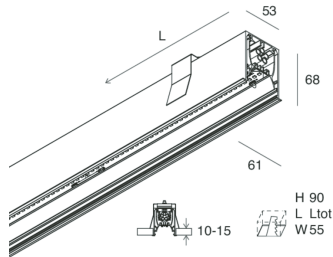

HERO C

108830.01 + 108903.99

HERO C: 36W 2.7K 1680 DALI BIA + HERO: DIFF. OPALE PER 1680

novalux
ITALIAN LIGHTING DESIGN SINCE 1948

Features

Use: Indoor
Type of installation: RECESSED INTO PLASTERBOARD
Emission: DIRECT
Optics: OPAL
Colour: WHITE
Dimming: PUSH, DALI
Emergency: NO
L: 1680mm
A: 61mm
H: 68mm
Made in: ITALY
Warranty: 5 years
Weight: 4.2kg