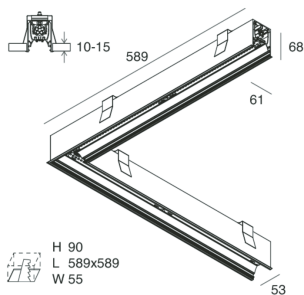

HERO C

108815.02 + 108908.99

HERO C: ANG.SX 24W 4K 593 NE + HERO: ANG.N.2 DIFF.OPALE PER 589

novalux
ITALIAN LIGHTING DESIGN SINCE 1948

Features

Use: Indoor
Type of installation: RECESSED INTO PLASTERBOARD
Emission: DIRECT
Optics: OPAL
Colour: BLACK
Dimming: ON/OFF
Emergency: NO
L: 589x589mm
A: 61mm
H: 68mm
Made in: ITALY
Warranty: 5 years
Weight: 2.1kg

HERO C: ANG.SX 24W 4K 593 NE + HERO: ANG.N.2 DIFF.OPALE PER 589

novalux
ITALIAN LIGHTING DESIGN SINCE 1948

COMPLETION ACCESSORIES

 <p>Technical drawing showing a perspective view of a rectangular lighting fixture with dimensions L, W, and H. A small inset shows a top-down view with dimensions H 20, L 138, and W 55.</p>	HERO C: MOD.CIECO 250 NE	108852.02
 <p>Technical drawing showing a perspective view of an L-shaped lighting fixture with dimensions L, W, and H. A small inset shows a top-down view with dimensions H 20, L 100-150, and W 55.</p>	HERO C: MOD.CIECO ANG.SX 150 NE	108853.02
 <p>Technical drawing showing a perspective view of an L-shaped lighting fixture with dimensions L, W, and H. A small inset shows a top-down view with dimensions H 20, L 100-150, and W 55.</p>	HERO C: MOD.CIECO ANG.DX 150 NE	108854.02
 <p>Technical drawing showing a perspective view of a rectangular lighting fixture with dimensions L, W, and H. A small inset shows a top-down view with dimensions H 20, L 138, and W 55.</p>	HERO C: MOD.CIECO 1120 NE	108855.02
 <p>Technical drawing showing a perspective view of a rectangular lighting fixture with dimensions L, W, and H. A small inset shows a top-down view with dimensions H 20, L 138, and W 55.</p>	HERO C: MOD.CIECO 1400 NE	108856.02
 <p>Technical drawing showing a perspective view of a rectangular lighting fixture with dimensions L, W, and H. A small inset shows a top-down view with dimensions H 20, L 138, and W 55.</p>	HERO C: MOD.CIECO 1680 NE	108857.02