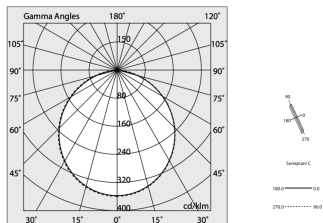

HERO C

108815.02 + 108908.99

HERO C: ANG.SX 24W 4K 593 NE + HERO: ANG.N.2 DIFF.OPALE PER 589

novalux
ITALIAN LIGHTING DESIGN SINCE 1948

Features

Use: Indoor
Type of installation: RECESSED INTO PLASTERBOARD
Emission: DIRECT
Optics: OPAL
Colour: BLACK
Dimming: ON/OFF
Emergency: NO
L: 589x589mm
A: 61mm
H: 68mm
Made in: ITALY
Warranty: 5 years
Weight: 2.1kg

HERO C: ANG.SX 24W 4K 593 NE + HERO: ANG.N.2 DIFF.OPALE PER 589

novalux
ITALIAN LIGHTING DESIGN SINCE 1948

Features

Use: Indoor
Optics: OPAL
L: 589x589mm
A: 48mm
H: 6mm
Made in: ITALY
Warranty: 5 years
Weight: 0.2kg