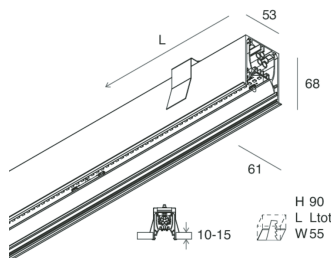

HERO C

108808.02 + 108911.99

HERO C: 30W 4K 1400 NE + HERO: DIFF.MICROPRISM. PER 1400

novalux
ITALIAN LIGHTING DESIGN SINCE 1948

Features

Use: Indoor
Type of installation: RECESSED INTO PLASTERBOARD
Emission: DIRECT
Optics: MICROPRISMATIZED
Colour: BLACK
Dimming: ON/OFF
Emergency: NO
L: 1400mm
A: 61mm
H: 68mm
Made in: ITALY
Warranty: 5 years
Weight: 3.5kg