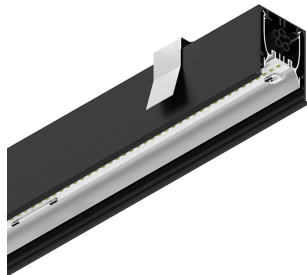

HERO C

108808.02 + 108911.99

HERO C: 30W 4K 1400 NE + HERO: DIFF.MICROPRISM. PER 1400

novalux
ITALIAN LIGHTING DESIGN SINCE 1948

Features

Use: Indoor
Type of installation: RECESSED INTO PLASTERBOARD
Emission: DIRECT
Optics: MICROPRISMATIZED
Colour: BLACK
Dimming: ON/OFF
Emergency: NO
L: 1400mm
A: 61mm
H: 68mm
Made in: ITALY
Warranty: 5 years
Weight: 3.5kg

Tech data

Luminaire input power: 34.4W
Luminaire luminous flux: 2943lm
IP: 40
Insulation class: I
No. of driver per product: 1
Supply voltage: 220-240V 50/60Hz
UGR: <19
SELV: Si

Source

Light source: LED
Source power: 30W
Colour temperature: 4000K
CRI: >90
Colour tolerance: 3 Step MacAdam
LED lifespan: 50000h L90 B10