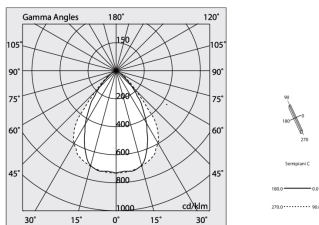

Average luminance

Average luminance limits for DSE workstation 65°(in accordance to EN 12464-1:2012).

Novalux S.r.l. via Marzabotto, 2 40050 Funo di Argelato (BO) Italy
Tel: +39 051 860558 · Fax +39 051 6647859 · Mail: info@novalux.it · VAT number 00536541204 · novalux.com
Company subject to the management and coordination by SLV GmbH

This technical data sheet is owned by Novalux S.r.l., all rights reserved. Novalux S.r.l. reserves the right to make changes without prior notice.
Last update: 6/8/2025, 13:47:01