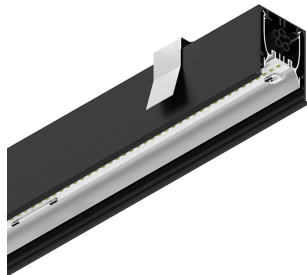

HERO C

108806.02 + 108903.99

HERO C: 36W 3K 1680 NE + HERO: DIFF. OPALE PER 1680

novalux
ITALIAN LIGHTING DESIGN SINCE 1948

Features

Use: Indoor
Type of installation: RECESSED INTO PLASTERBOARD
Emission: DIRECT
Optics: OPAL
Colour: BLACK
Dimming: NO
Emergency: NO
L: 1680mm
A: 61mm
H: 68mm
Made in: ITALY
Warranty: 5 years
Weight: 4.2kg

Tech data

Luminaire input power: 40.5W
Luminaire luminous flux: 2913lm
IP: 40
Insulation class: I
No. of driver per product: 1
Supply voltage: 220-240V 50/60Hz
SELV: Si

Source

Light source: LED
Source power: 36W
Colour temperature: 3000K
CRI: >90
Colour tolerance: 3 Step MacAdam
LED lifespan: 50000h L90 B10

HERO C: 36W 3K 1680 NE + HERO: DIFF. OPALE PER 1680

novalux
ITALIAN LIGHTING DESIGN SINCE 1948

Features

Optics: OPAL
L: 1680mm
A: 48mm
H: 6mm
Made in: ITALY
Warranty: 5 years
Weight: 0.4kg

Tech data

IP: 40
SELV: No