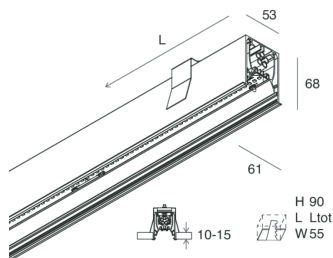

HERO C

108806.02 + 108903.99

HERO C: 36W 3K 1680 NE + HERO: DIFF. OPALE PER 1680

novalux
ITALIAN LIGHTING DESIGN SINCE 1948

Features

Use: Indoor
Type of installation: RECESSED INTO PLASTERBOARD
Emission: DIRECT
Optics: OPAL
Colour: BLACK
Dimming: NO
Emergency: NO
L: 1680mm
A: 61mm
H: 68mm
Made in: ITALY
Warranty: 5 years
Weight: 4.2kg

HERO C: 36W 3K 1680 NE + HERO: DIFF. OPALE PER 1680

novalux
ITALIAN LIGHTING DESIGN SINCE 1948

Features

Optics: OPAL
L: 1680mm
A: 48mm
H: 6mm
Made in: ITALY
Warranty: 5 years
Weight: 0.4kg

Tech data

IP: 40
SELV: No