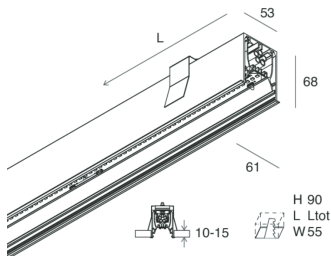

HERO C

108803.01 + 108925.99

HERO C: 36W 2.7K 1680 BIA + HERO: DIFF. OPALE TL PER 1680

novalux
ITALIAN LIGHTING DESIGN SINCE 1948

Features

Use: Indoor
Type of installation: RECESSED INTO PLASTERBOARD
Emission: DIRECT
Optics: OPAL FULL LIGHT
Colour: WHITE
Dimming: ON/OFF
Emergency: NO
L: 1680mm
A: 61mm
H: 68mm
Made in: ITALY
Warranty: 5 years
Weight: 4.2kg

HERO C: 36W 2.7K 1680 BIA + HERO: DIFF. OPALE TL PER 1680

novalux
ITALIAN LIGHTING DESIGN SINCE 1948

Features

Use: Indoor
Optics: OPAL FULL LIGHT
L: 1680mm
A: 52.5mm
H: 15mm
Made in: ITALY
Warranty: 5 years
Weight: 0.13kg