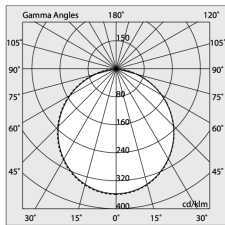

Novalux S.r.l. via Marzabotto, 2 40050 Funo di Argelato (BO) Italy
Tel: +39 051 860558 · Fax +39 051 6647859 · Mail: info@novalux.it · VAT number 00536541204 · novalux.com
Company subject to the management and coordination by SLV GmbH

This technical data sheet is owned by Novalux S.r.l., all rights reserved. Novalux S.r.l. reserves the right to make changes without prior notice.
Last update: 4/7/2025, 17:33:48