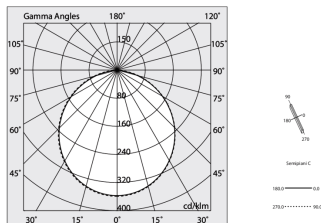

HERO C

108801.01 + 108901.99

HERO C: 24W 2.7K 1120 BIA + HERO: DIFF. OPALE PER 1120

novalux
ITALIAN LIGHTING DESIGN SINCE 1948

Features

Use: Indoor
Type of installation: RECESSED INTO PLASTERBOARD
Emission: DIRECT
Optics: OPAL
Colour: WHITE
Dimming: ON/OFF
Emergency: NO
L: 1120mm
A: 61mm
H: 68mm
Made in: ITALY
Warranty: 5 years
Weight: 2.8kg