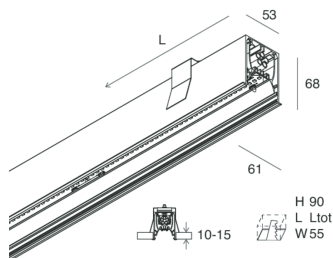

HERO C

108801.01 + 108901.99

HERO C: 24W 2.7K 1120 BIA + HERO: DIFF. OPALE PER 1120

novalux
ITALIAN LIGHTING DESIGN SINCE 1948

Features

Use: Indoor
Type of installation: RECESSED INTO PLASTERBOARD
Emission: DIRECT
Optics: OPAL
Colour: WHITE
Dimming: ON/OFF
Emergency: NO
L: 1120mm
A: 61mm
H: 68mm
Made in: ITALY
Warranty: 5 years
Weight: 2.8kg

HERO C: 24W 2.7K 1120 BIA + HERO: DIFF. OPALE PER 1120

novalux
ITALIAN LIGHTING DESIGN SINCE 1948

Features

Use: Indoor
Optics: OPAL
L: 1120mm
A: 48mm
H: 6mm
Made in: ITALY
Warranty: 5 years
Weight: 0.13kg