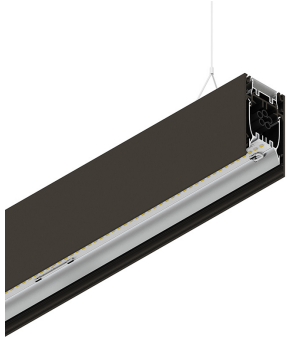

HERO B

1087D7.20 + 108903.99

HERO B: EM 67W 3K 1680 PUSH CAF + HERO: DIFF. OPALE PER 1680

novalux
ITALIAN LIGHTING DESIGN SINCE 1948

Features

Use: Indoor
Type of installation: SUSPENDED
Emission: DIRECT
Optics: OPAL
Colour: CAFFE
Dimming: PUSH
Emergency: Autonomy 1h/Recharge time 12h
L: 1680mm
A: 53mm
H: 92mm
Made in: ITALY
Warranty: 5 years except battery

Tech data

Luminaire input power: 74.9W
Luminaire luminous flux: 6450lm
Indirect luminous flux: 3537lm
Luminous flux in emergency: 10%
IP: 40
Insulation class: I
No. of driver per product: 2
Supply voltage: 220-240V 50/60Hz
SELV: Si