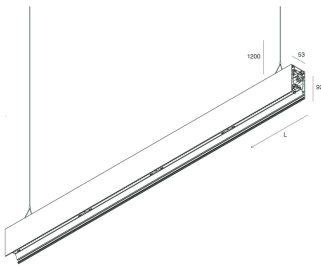

HERO B

1087D7.20 + 108903.99

HERO B: EM 67W 3K 1680 PUSH CAF + HERO: DIFF. OPALE PER 1680

novalux
ITALIAN LIGHTING DESIGN SINCE 1948

Features

Use: Indoor
Type of installation: SUSPENDED
Emission: DIRECT
Optics: OPAL
Colour: CAFFE
Dimming: PUSH
Emergency: Autonomy 1h/Recharge time 12h
L: 1680mm
A: 53mm
H: 92mm
Made in: ITALY
Warranty: 5 years except battery

HERO B: EM 67W 3K 1680 PUSH CAF + HERO: DIFF. OPALE PER 1680

novalux
ITALIAN LIGHTING DESIGN SINCE 1948

Features

Use: Indoor
Optics: OPAL
L: 1680mm
A: 48mm
H: 6mm
Made in: ITALY
Warranty: 5 years
Weight: 0.4kg