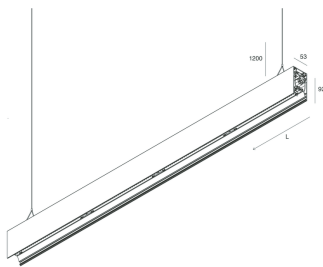

HERO B

1087D3.02 + 108925.99

HERO B: EM 67W 3K 1680 DALI NE + HERO: DIFF. OPALE TL PER 1680

novalux
ITALIAN LIGHTING DESIGN SINCE 1948

Features

Use: Indoor
Type of installation: SUSPENDED
Emission: DIRECT
Optics: OPAL FULL LIGHT
Colour: BLACK
Dimming: DALI
Emergency: Autonomy 1h/Recharge time 12h
L: 1680mm
A: 53mm
H: 92mm
Made in: ITALY
Warranty: 5 years except battery

Tech data

Luminaire input power: 74.9W
Luminaire luminous flux: 6790lm
Indirect luminous flux: 3537lm
Luminous flux in emergency: 10%
IP: 40
Insulation class: I
No. of driver per product: 2
Supply voltage: 220-240V 50/60Hz
SELV: Si

Source

Light source: LED
Source power: 67W
Colour temperature: 3000K
CRI: >90
Colour tolerance: 3 Step MacAdam
LED lifespan: 50000h L90 B10

Compliance

CEI EN 60598-1:2021 + A11:2023, CEI EN 60598-2-1:2022, CEI EN 60598-2-22:2023

Standards

Photobiological risk: RISK GROUP 0 Certified fixture in EXEMPT GROUP, in accordance with CEI EN 62471:2010-01, IEC TR 62778:2014.

CAM edilizia: The product complies with the requirements for public buildings, ministerial decree of 23rd June 2022 n.256.

[HERO B: View more product info](#)

Novalux S.r.l. via Marzabotto, 2 40050 Funo di Argelato (BO) Italy
Tel: +39 051 860558 · Fax +39 051 6647859 · Mail: info@novalux.it · VAT number 00536541204 · novalux.com
Company subject to the management and coordination by SLV GmbH

This technical data sheet is owned by Novalux S.r.l., all rights reserved. Novalux S.r.l. reserves the right to make changes without prior notice.
Last update: 6/8/2025, 13:08:49