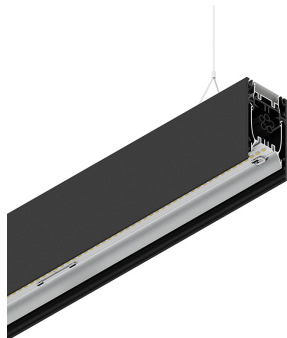

HERO B

1087D3.02 + 108925.99

HERO B: EM 67W 3K 1680 DALI NE + HERO: DIFF. OPALE TL PER 1680

novalux
ITALIAN LIGHTING DESIGN SINCE 1948

Features

Use: Indoor
Type of installation: SUSPENDED
Emission: DIRECT
Optics: OPAL FULL LIGHT
Colour: BLACK
Dimming: DALI
Emergency: Autonomy 1h/Recharge time 12h
L: 1680mm
A: 53mm
H: 92mm
Made in: ITALY
Warranty: 5 years except battery

Tech data

Luminaire input power: 74.9W
Luminaire luminous flux: 6790lm
Indirect luminous flux: 3537lm
Luminous flux in emergency: 10%
IP: 40
Insulation class: I
No. of driver per product: 2
Supply voltage: 220-240V 50/60Hz
SELV: Si