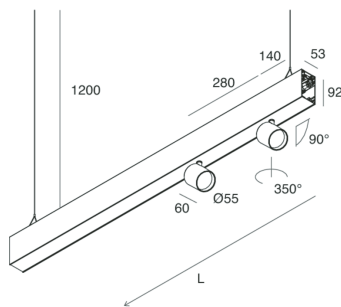

Novalux S.r.l. via Marzabotto, 2 40050 Funo di Argelato (BO) Italy
Tel: +39 051 860558 · Fax +39 051 6647859 · Mail: info@novalux.it · VAT number 00536541204 · novalux.com
Company subject to the management and coordination by SLV GmbH

This technical data sheet is owned by Novalux S.r.l., all rights reserved. Novalux S.r.l. reserves the right to make changes without prior notice.
Last update: 19/5/2025, 12:49:58