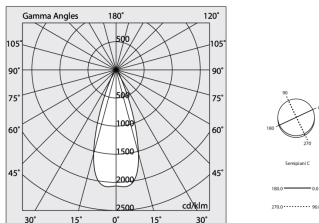

Novalux S.r.l. via Marzabotto, 2 40050 Funo di Argelato (BO) Italy
Tel: +39 051 860558 · Fax +39 051 6647859 · Mail: info@novalux.it · VAT number 00536541204 · novalux.com
Company subject to the management and coordination by SLV GmbH

This technical data sheet is owned by Novalux S.r.l., all rights reserved. Novalux S.r.l. reserves the right to make changes without prior notice.
Last update: 19/5/2025, 12:49:58