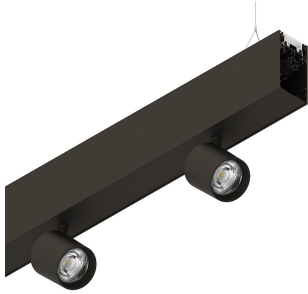

HERO B

1087C6.20

novalux
ITALIAN LIGHTING DESIGN SINCE 1948

Features

Use: Indoor
Type of installation: SUSPENDED
Emission: DIRECT/INDIRECT
Optics: SPOT
Beam: 34°
Colour: CAFFE
Dimming: DALI
Emergency: NO
L: 1120mm
A: 53mm
H: 92mm
Made in: ITALY
Warranty: 5 years
Weight: 2.5kg

Tech data

Luminaire input power: 48.5W
Luminaire luminous flux: 4220lm
Direct luminous flux: 2144lm
Indirect luminous flux: 2076lm
IP: 40
Insulation class: I
No. of driver per product: 2
Supply voltage: 220-240V 50/60Hz
SELV: Si