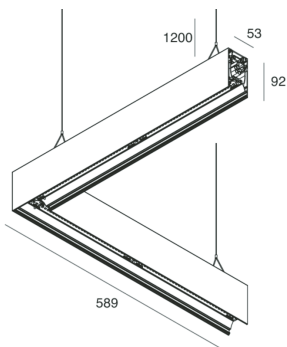

# HERO B

108796.21 + 108908.99

HERO B: ANG.DX 50W 4K 589 PUSH CAP + HERO: ANG.N.2 DIFF.OPALE PER 589

**novalux**  
ITALIAN LIGHTING DESIGN SINCE 1948

## Features

Use: Indoor  
Type of installation: SUSPENDED  
Emission: DIRECT/INDIRECT  
Optics: OPAL  
Colour: CAPPUCCINO  
Dimming: PUSH  
Emergency: NO  
L: 589x589mm  
A: 53mm  
H: 92mm  
Made in: ITALY  
Warranty: 5 years  
Weight: 3.3kg

## Features

Use: Indoor  
Optics: OPAL  
L: 589x589mm  
A: 48mm  
H: 6mm  
Made in: ITALY  
Warranty: 5 years  
Weight: 0.2kg