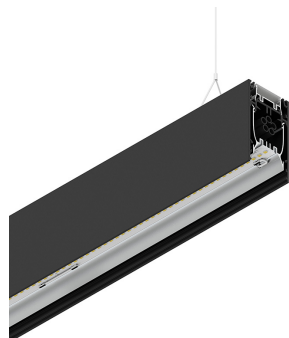

HERO B

108784.02 + 108901.99

HERO B: 43W 4K 1120 PUSH NE + HERO: DIFF. OPALE PER 1120

novalux
ITALIAN LIGHTING DESIGN SINCE 1948

Features

Use: Indoor
Type of installation: SUSPENDED
Emission: DIRECT/INDIRECT
Optics: OPAL
Colour: BLACK
Dimming: PUSH
Emergency: NO
L: 1120mm
A: 53mm
H: 92mm
Made in: ITALY
Warranty: 5 years
Weight: 4kg

Tech data

Luminaire input power: 48.5W
Luminaire luminous flux: 4373lm
Indirect luminous flux: 2226lm
IP: 40
Insulation class: I
No. of driver per product: 2
Supply voltage: 220-240V 50/60Hz
SELV: Si

Source