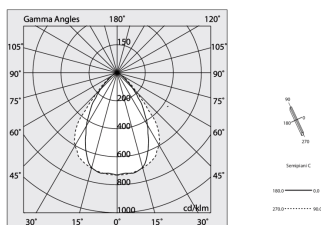

Average luminance

Average luminance limits for DSE workstation 65°(in accordance to EN 12464-1:2012).

Novalux S.r.l. via Marzabotto, 2 40050 Funo di Argelato (BO) Italy
Tel: +39 051 860558 · Fax +39 051 6647859 · Mail: info@novalux.it · VAT number 00536541204 · novalux.com
Company subject to the management and coordination by SLV GmbH

This technical data sheet is owned by Novalux S.r.l., all rights reserved. Novalux S.r.l. reserves the right to make changes without prior notice.
Last update: 19/5/2025, 13:27:14