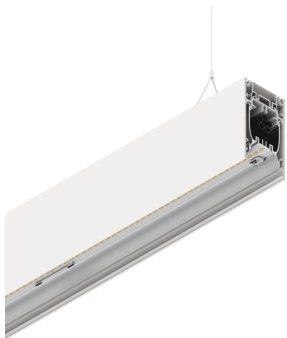

# HERO B

108781.01 + 108914.99

HERO B: 91W 3K 2240 PUSH BIA + HERO: DIFF.MICROPRISM. PER 2240

**novalux**  
ITALIAN LIGHTING DESIGN SINCE 1948

## Features

Use: Indoor  
Type of installation: SUSPENDED  
Emission: DIRECT/INDIRECT  
Optics: MICROPRISMATIZED  
Colour: WHITE  
Dimming: PUSH  
Emergency: NO  
L: 2240mm  
A: 53mm  
H: 92mm  
Made in: ITALY  
Warranty: 5 years  
Weight: 8kg