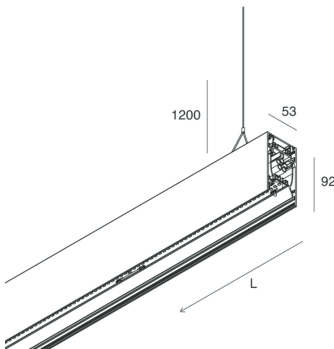

## Features

Use: Indoor  
Type of installation: SUSPENDED  
Emission: DIRECT/INDIRECT  
Optics: MICROPRISMATIZED  
Colour: WHITE  
Dimming: PUSH  
Emergency: NO  
L: 2240mm  
A: 53mm  
H: 92mm  
Made in: ITALY  
Warranty: 5 years  
Weight: 8kg