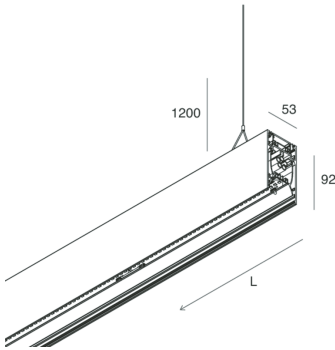

HERO B

108779.02 + 108925.99

HERO B: 67W 3K 1680 PUSH NE + HERO: DIFF. OPALE TL PER 1680

novalux
ITALIAN LIGHTING DESIGN SINCE 1948

Features

Use: Indoor
Type of installation: SUSPENDED
Emission: DIRECT/INDIRECT
Optics: OPAL FULL LIGHT
Colour: BLACK
Dimming: PUSH
Emergency: NO
L: 1680mm
A: 53mm
H: 92mm
Made in: ITALY
Warranty: 5 years
Weight: 6kg

HERO B: 67W 3K 1680 PUSH NE + HERO: DIFF. OPALE TL PER 1680

novalux
ITALIAN LIGHTING DESIGN SINCE 1948

Features

Use: Indoor
Optics: OPAL FULL LIGHT
L: 1680mm
A: 52.5mm
H: 15mm
Made in: ITALY
Warranty: 5 years
Weight: 0.13kg