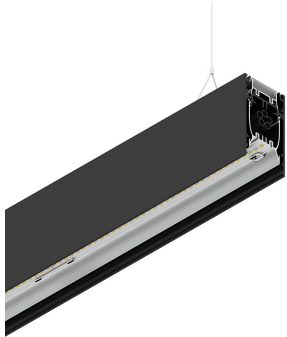

HERO B

108779.02 + 108925.99

HERO B: 67W 3K 1680 PUSH NE + HERO: DIFF. OPALE TL PER 1680

novalux
ITALIAN LIGHTING DESIGN SINCE 1948

Features

Use: Indoor
Type of installation: SUSPENDED
Emission: DIRECT/INDIRECT
Optics: OPAL FULL LIGHT
Colour: BLACK
Dimming: PUSH
Emergency: NO
L: 1680mm
A: 53mm
H: 92mm
Made in: ITALY
Warranty: 5 years
Weight: 6kg

Tech data

Luminaire input power: 74.9W
Luminaire luminous flux: 6790lm
Indirect luminous flux: 3537lm
IP: 40
Insulation class: I
No. of driver per product: 2
Supply voltage: 220-240V 50/60Hz
SELV: Si

Source