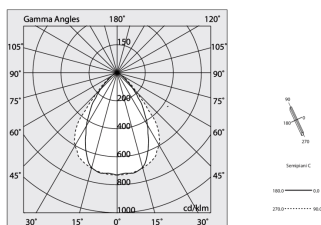

Average luminance

Average luminance limits for DSE workstation 65°(in accordance to EN 12464-1:2012).

Novalux S.r.l. via Marzabotto, 2 40050 Funo di Argelato (BO) Italy
Tel: +39 051 860558 · Fax +39 051 6647859 · Mail: info@novalux.it · VAT number 00536541204 · novalux.com
Company subject to the management and coordination by SLV GmbH

This technical data sheet is owned by Novalux S.r.l., all rights reserved. Novalux S.r.l. reserves the right to make changes without prior notice.
Last update: 8/4/2025, 12:44:54