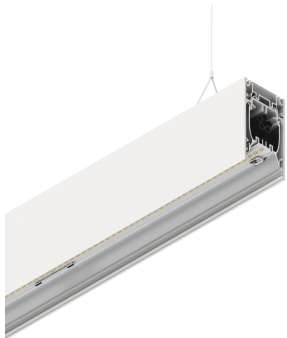

HERO B

108778.01 + 108911.99

HERO B: 55W 3K 1400 PUSH BIA + HERO: DIFF.MICROPRISM. PER 1400

novalux
ITALIAN LIGHTING DESIGN SINCE 1948

Features

Use: Indoor
Type of installation: SUSPENDED
Emission: DIRECT/INDIRECT
Optics: MICROPRISMATIZED
Colour: WHITE
Dimming: PUSH
Emergency: NO
L: 1400mm
A: 53mm
H: 92mm
Made in: ITALY
Warranty: 5 years
Weight: 5kg

Tech data

Luminaire input power: 62.9W
Luminaire luminous flux: 5493lm
Indirect luminous flux: 2830lm
IP: 40
Insulation class: I
No. of driver per product: 2
Supply voltage: 220-240V 50/60Hz
UGR: <19
SELV: Si