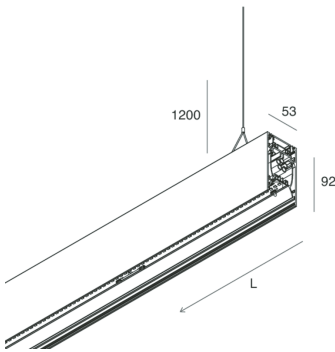

HERO B

108778.01 + 108911.99

HERO B: 55W 3K 1400 PUSH BIA + HERO: DIFF.MICROPRISM. PER 1400

novalux
ITALIAN LIGHTING DESIGN SINCE 1948

Features

Use: Indoor
Type of installation: SUSPENDED
Emission: DIRECT/INDIRECT
Optics: MICROPRISMATIZED
Colour: WHITE
Dimming: PUSH
Emergency: NO
L: 1400mm
A: 53mm
H: 92mm
Made in: ITALY
Warranty: 5 years
Weight: 5kg