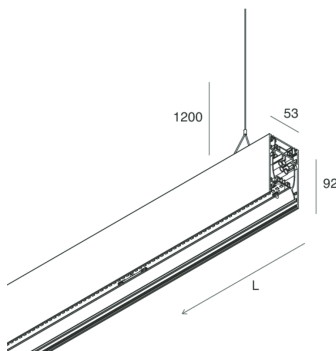

HERO B

108772.01 + 108903.99

HERO B: 67W 2.7K 1680 PUSH BIA + HERO: DIFF. OPALE PER 1680

novalux
ITALIAN LIGHTING DESIGN SINCE 1948

Features

Use: Indoor
Type of installation: SUSPENDED
Emission: DIRECT/INDIRECT
Optics: OPAL
Colour: WHITE
Dimming: PUSH
Emergency: NO
L: 1680mm
A: 53mm
H: 92mm
Made in: ITALY
Warranty: 5 years
Weight: 6kg

HERO B: 67W 2.7K 1680 PUSH BIA + HERO: DIFF. OPALE PER 1680

novalux
ITALIAN LIGHTING DESIGN SINCE 1948

Features

Use: Indoor
Optics: OPAL
L: 1680mm
A: 48mm
H: 6mm
Made in: ITALY
Warranty: 5 years
Weight: 0.4kg