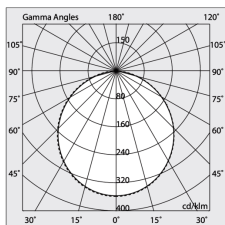

Novalux S.r.l. via Marzabotto, 2 40050 Funo di Argelato (BO) Italy
Tel: +39 051 860558 · Fax +39 051 6647859 · Mail: info@novalux.it · VAT number 00536541204 · novalux.com
Company subject to the management and coordination by SLV GmbH

This technical data sheet is owned by Novalux S.r.l., all rights reserved. Novalux S.r.l. reserves the right to make changes without prior notice.
Last update: 6/8/2025, 13:42:57