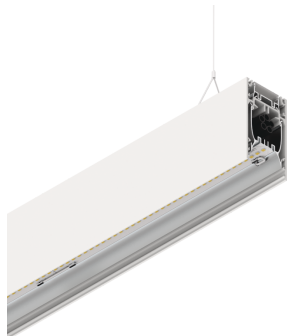

HERO B

108772.01 + 108903.99

HERO B: 67W 2.7K 1680 PUSH BIA + HERO: DIFF. OPALE PER 1680

novalux
ITALIAN LIGHTING DESIGN SINCE 1948

Features

Use: Indoor
Type of installation: SUSPENDED
Emission: DIRECT/INDIRECT
Optics: OPAL
Colour: WHITE
Dimming: PUSH
Emergency: NO
L: 1680mm
A: 53mm
H: 92mm
Made in: ITALY
Warranty: 5 years
Weight: 6kg

Tech data

Luminaire input power: 74.9W
Luminaire luminous flux: 6322lm
Indirect luminous flux: 3459lm
IP: 40
Insulation class: I
No. of driver per product: 2
Supply voltage: 220-240V 50/60Hz
SELV: Si

Source