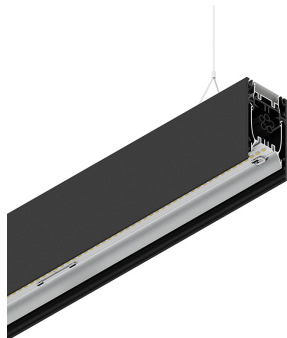

HERO B

108757.02 + 108929.99

HERO B: 113W 4K 2800 DALI NE + HERO: DIFF. OPALE TL PER 2800

novalux
ITALIAN LIGHTING DESIGN SINCE 1948

Features

Use: Indoor
Type of installation: SUSPENDED
Emission: DIRECT/INDIRECT
Optics: OPAL FULL LIGHT
Colour: BLACK
Dimming: DALI
Emergency: NO
L: 2800mm
A: 53mm
H: 92mm
Made in: ITALY
Warranty: 5 years
Weight: 10kg

Tech data

Luminaire input power: 132.5W
Luminaire luminous flux: 12671lm
Indirect luminous flux: 6678lm
IP: 40
Insulation class: I
No. of driver per product: 4
Supply voltage: 220-240V 50/60Hz
SELV: Si