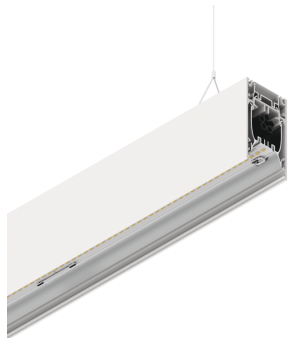

# HERO B

108757.01 + 108929.99

HERO B: 113W 4K 2800 DALI BIA + HERO: DIFF. OPALE TL PER 2800

**novalux**  
ITALIAN LIGHTING DESIGN SINCE 1948

## Features

Use: Indoor  
Type of installation: SUSPENDED  
Emission: DIRECT/INDIRECT  
Optics: OPAL FULL LIGHT  
Colour: WHITE  
Dimming: DALI  
Emergency: NO  
L: 2800mm  
A: 53mm  
H: 92mm  
Made in: ITALY  
Warranty: 5 years  
Weight: 10kg