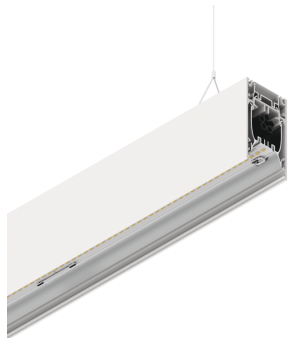

HERO B

108757.01 + 108916.99

HERO B: 113W 4K 2800 DALI BIA + HERO: DIFF.MICROPRISM. PER 2800

novalux
ITALIAN LIGHTING DESIGN SINCE 1948

Features

Use: Indoor
Type of installation: SUSPENDED
Emission: DIRECT/INDIRECT
Optics: MICROPRISMATIZED
Colour: WHITE
Dimming: DALI
Emergency: NO
L: 2800mm
A: 53mm
H: 92mm
Made in: ITALY
Warranty: 5 years
Weight: 10kg

Tech data

Luminaire input power: 132.5W
Luminaire luminous flux: 12565lm
Indirect luminous flux: 6678lm
IP: 40
Insulation class: I
No. of driver per product: 4
Supply voltage: 220-240V 50/60Hz
UGR: <19
SELV: Si