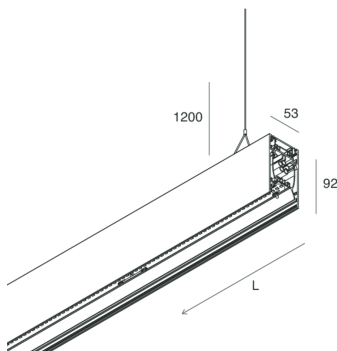

HERO B

108756.01 + 108915.99

HERO B: 103W 4K 2520 DALI BIA + HERO: DIFF.MICROPRISM. PER 2520

novalux
ITALIAN LIGHTING DESIGN SINCE 1948

Features

Use: Indoor
Type of installation: SUSPENDED
Emission: DIRECT/INDIRECT
Optics: MICROPRISMATIZED
Colour: WHITE
Dimming: DALI
Emergency: NO
L: 2520mm
A: 53mm
H: 92mm
Made in: ITALY
Warranty: 5 years
Weight: 9kg