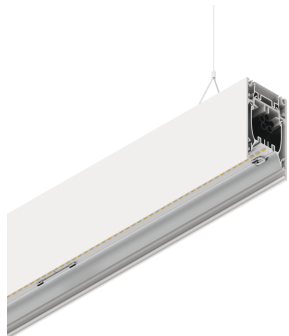

HERO B

108756.01 + 108915.99

HERO B: 103W 4K 2520 DALI BIA + HERO: DIFF.MICROPRISM. PER 2520

novalux
ITALIAN LIGHTING DESIGN SINCE 1948

Features

Use: Indoor
Type of installation: SUSPENDED
Emission: DIRECT/INDIRECT
Optics: MICROPRISMATIZED
Colour: WHITE
Dimming: DALI
Emergency: NO
L: 2520mm
A: 53mm
H: 92mm
Made in: ITALY
Warranty: 5 years
Weight: 9kg

Tech data

Luminaire input power: 120.6W
Luminaire luminous flux: 11233lm
Indirect luminous flux: 5935lm
IP: 40
Insulation class: I
No. of driver per product: 4
Supply voltage: 220-240V 50/60Hz
UGR: <19
SELV: Si