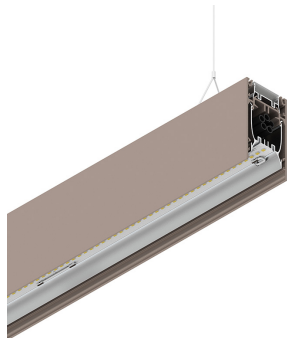

HERO B

108752.21 + 108924.99

HERO B: 55W 4K 1400 DALI CAP + HERO: DIFF. OPALE TL PER 1400

novalux
ITALIAN LIGHTING DESIGN SINCE 1948

Features

Use: Indoor
Type of installation: SUSPENDED
Emission: DIRECT/INDIRECT
Optics: OPAL FULL LIGHT
Colour: CAPPUCCINO
Dimming: DALI
Emergency: NO
L: 1400mm
A: 53mm
H: 92mm
Made in: ITALY
Warranty: 5 years
Weight: 5kg

Tech data

Luminaire input power: 62.9W
Luminaire luminous flux: 5964lm
Indirect luminous flux: 2968lm
IP: 40
Insulation class: I
No. of driver per product: 2
Supply voltage: 220-240V 50/60Hz
SELV: Si

Source