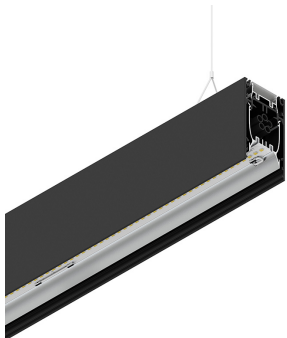

HERO B

108748.02 + 108914.99

HERO B: 91W 3K 2240 DALI NE + HERO: DIFF.MICROPRISM. PER 2240

novalux
ITALIAN LIGHTING DESIGN SINCE 1948

Features

Use: Indoor
Type of installation: SUSPENDED
Emission: DIRECT/INDIRECT
Optics: MICROPRISMATIZED
Colour: BLACK
Dimming: DALI
Emergency: NO
L: 2240mm
A: 53mm
H: 92mm
Made in: ITALY
Warranty: 5 years
Weight: 8kg

Tech data

Luminaire input power: 105.9W
Luminaire luminous flux: 9213lm
Indirect luminous flux: 4951lm
IP: 40
Insulation class: I
No. of driver per product: 4
Supply voltage: 220-240V 50/60Hz
UGR: <19
SELV: Si