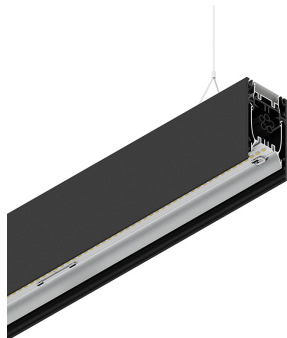

HERO B

108747.02 + 108904.99

HERO B: 79W 3K 1960 DALI NE + HERO: DIFF. OPALE PER 1960

novalux
ITALIAN LIGHTING DESIGN SINCE 1948

Features

Use: Indoor
Type of installation: SUSPENDED
Emission: DIRECT/INDIRECT
Optics: OPAL
Colour: BLACK
Dimming: DALI
Emergency: NO
L: 1960mm
A: 53mm
H: 92mm
Made in: ITALY
Warranty: 5 years
Weight: 7kg

Tech data

Luminaire input power: 88.8W
Luminaire luminous flux: 7643lm
Indirect luminous flux: 4245lm
IP: 40
Insulation class: I
No. of driver per product: 3
Supply voltage: 220-240V 50/60Hz
SELV: Si

Source