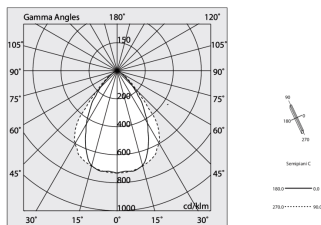

Average luminance

Average luminance limits for DSE workstation 65°(in accordance to EN 12464-1:2012).

Novalux S.r.l. via Marzabotto, 2 40050 Funo di Argelato (BO) Italy
Tel: +39 051 860558 · Fax +39 051 6647859 · Mail: info@novalux.it · VAT number 00536541204 · novalux.com
Company subject to the management and coordination by SLV GmbH

This technical data sheet is owned by Novalux S.r.l., all rights reserved. Novalux S.r.l. reserves the right to make changes without prior notice.
Last update: 6/8/2025, 13:44:02