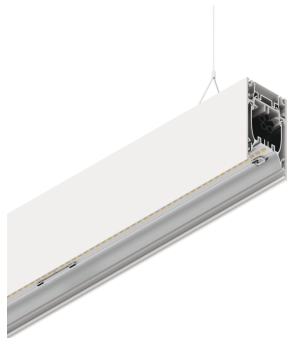

HERO B

108744.01 + 108910.99

HERO B: 43W 3K 1120 DALI BIA + HERO: DIFF.MICROPRISM. PER 1120

novalux
ITALIAN LIGHTING DESIGN SINCE 1948

Features

Use: Indoor
Type of installation: SUSPENDED
Emission: DIRECT/INDIRECT
Optics: MICROPRISMATIZED
Colour: WHITE
Dimming: DALI
Emergency: NO
L: 1120mm
A: 53mm
H: 92mm
Made in: ITALY
Warranty: 5 years
Weight: 4kg

Tech data

Luminaire input power: 48.5W
Luminaire luminous flux: 4254lm
Indirect luminous flux: 2123lm
IP: 40
Insulation class: I
No. of driver per product: 2
Supply voltage: 220-240V 50/60Hz
UGR: <19
SELV: Si