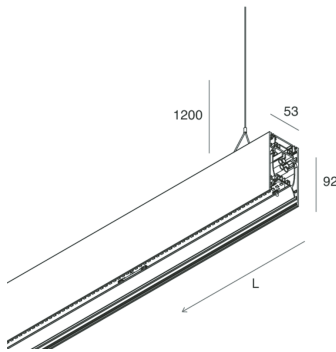

HERO B

108744.01 + 108910.99

HERO B: 43W 3K 1120 DALI BIA + HERO: DIFF.MICROPRISM. PER 1120

novalux
ITALIAN LIGHTING DESIGN SINCE 1948

Features

Use: Indoor
Type of installation: SUSPENDED
Emission: DIRECT/INDIRECT
Optics: MICROPRISMATIZED
Colour: WHITE
Dimming: DALI
Emergency: NO
L: 1120mm
A: 53mm
H: 92mm
Made in: ITALY
Warranty: 5 years
Weight: 4kg