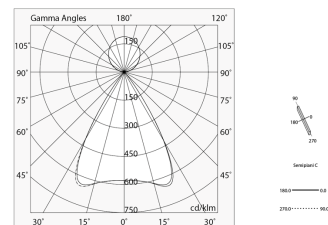

HERO B

108731.02

novalux

ITALIAN LIGHTING DESIGN SINCE 1948

Features

Use: Indoor
Type of installation: SUSPENDED
Emission: DIRECT/INDIRECT
Optics: MICRO OPTICS
Colour: BLACK
Dimming: ON/OFF
Emergency: NO
L: 1428mm
A: 53mm
H: 92mm
Made in: ITALY
Warranty: 5 years
Weight: 5kg

Tech data

Luminaire input power: 69W
Luminaire luminous flux: 6323lm
Direct luminous flux: 3556lm
Indirect luminous flux: 2767lm
IP: 40
Insulation class: I
No. of driver per product: 2
Supply voltage: 220-240V 50/60Hz
UGR: <19
SELV: Si