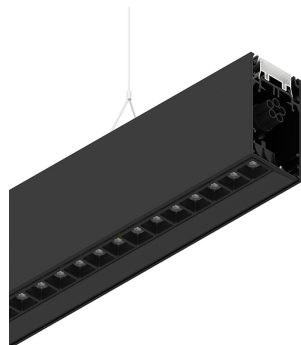

HERO B

108731.02

novalux

ITALIAN LIGHTING DESIGN SINCE 1948

Features

Use: Indoor
Type of installation: SUSPENDED
Emission: DIRECT/INDIRECT
Optics: MICRO OPTICS
Colour: BLACK
Dimming: ON/OFF
Emergency: NO
L: 1428mm
A: 53mm
H: 92mm
Made in: ITALY
Warranty: 5 years
Weight: 5kg

Tech data

Luminaire input power: 69W
Luminaire luminous flux: 6323lm
Direct luminous flux: 3556lm
Indirect luminous flux: 2767lm
IP: 40
Insulation class: I
No. of driver per product: 2
Supply voltage: 220-240V 50/60Hz
UGR: <19
SELV: Si