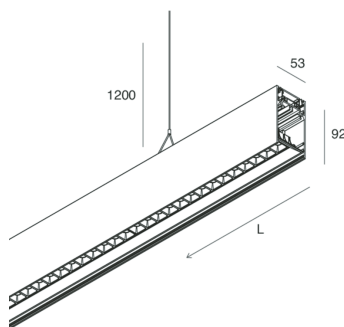

HERO B

108731.02

novalux

ITALIAN LIGHTING DESIGN SINCE 1948

Features

Use: Indoor
Type of installation: SUSPENDED
Emission: DIRECT/INDIRECT
Optics: MICRO OPTICS
Colour: BLACK
Dimming: ON/OFF
Emergency: NO
L: 1428mm
A: 53mm
H: 92mm
Made in: ITALY
Warranty: 5 years
Weight: 5kg