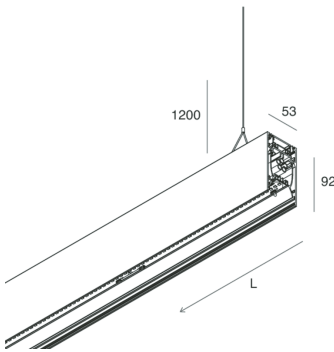

HERO B

108724.20 + 108912.99

HERO B: EM 67W 4K 1680 CAF + HERO: DIFF.MICROPRISM. PER 1680

novalux
ITALIAN LIGHTING DESIGN SINCE 1948

Features

Use: Indoor
Type of installation: SUSPENDED
Emission: DIRECT/INDIRECT
Optics: MICROPRISMATIZED
Colour: CAFFE
Dimming: ON/OFF
Emergency: Autonomy 1h/Recharge time 12h
L: 1680mm
A: 53mm
H: 92mm
Made in: ITALY
Warranty: 5 years except battery
Weight: 7kg

Tech data

Luminaire input power: 74.9W
Luminaire luminous flux: 7242lm
Indirect luminous flux: 3710lm
Luminous flux in emergency: 10%
IP: 40
Insulation class: I
No. of driver per product: 2
Supply voltage: 220-240V 50/60Hz
UGR: <19
SELV: Si

Source

Light source: LED
Source power: 67W
Colour temperature: 4000K
CRI: >90
Colour tolerance: 3 Step MacAdam
LED lifespan: 50000h L90 B10

Compliance

CEI EN 60598-1:2021 + A11:2023, CEI EN 60598-2-1:2022, CEI EN 60598-2-22:2023

Standards

Photobiological risk: RISK GROUP 0 Certified fixture in EXEMPT GROUP, in accordance with CEI EN 62471:2010-01, IEC TR 62778:2014.
CAM edilizia: The product complies with the requirements for public buildings, ministerial decree of 23rd June 2022 n.256.

Average luminance

Average luminance limits for DSE workstation 65°(in accordance to EN 12464-1:2012).

[HERO B: View more product info](#)

Novalux S.r.l. via Marzabotto, 2 40050 Funo di Argelato (BO) Italy
Tel: +39 051 860558 · Fax +39 051 6647859 · Mail: info@novalux.it · VAT number 00536541204 · novalux.com
Company subject to the management and coordination by SLV GmbH

This technical data sheet is owned by Novalux S.r.l., all rights reserved. Novalux S.r.l. reserves the right to make changes without prior notice.
Last update: 6/8/2025, 13:35:47