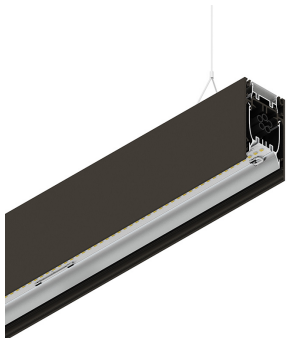

HERO B

108724.20 + 108912.99

HERO B: EM 67W 4K 1680 CAF + HERO: DIFF.MICROPRISM. PER 1680

novalux
ITALIAN LIGHTING DESIGN SINCE 1948

Features

Use: Indoor
Type of installation: SUSPENDED
Emission: DIRECT/INDIRECT
Optics: MICROPRISMATIZED
Colour: CAFFE
Dimming: ON/OFF
Emergency: Autonomy 1h/Recharge time 12h
L: 1680mm
A: 53mm
H: 92mm
Made in: ITALY
Warranty: 5 years except battery
Weight: 7kg

Tech data

Luminaire input power: 74.9W
Luminaire luminous flux: 7242lm
Indirect luminous flux: 3710lm
Luminous flux in emergency: 10%
IP: 40
Insulation class: I
No. of driver per product: 2
Supply voltage: 220-240V 50/60Hz
UGR: <19
SELV: Si